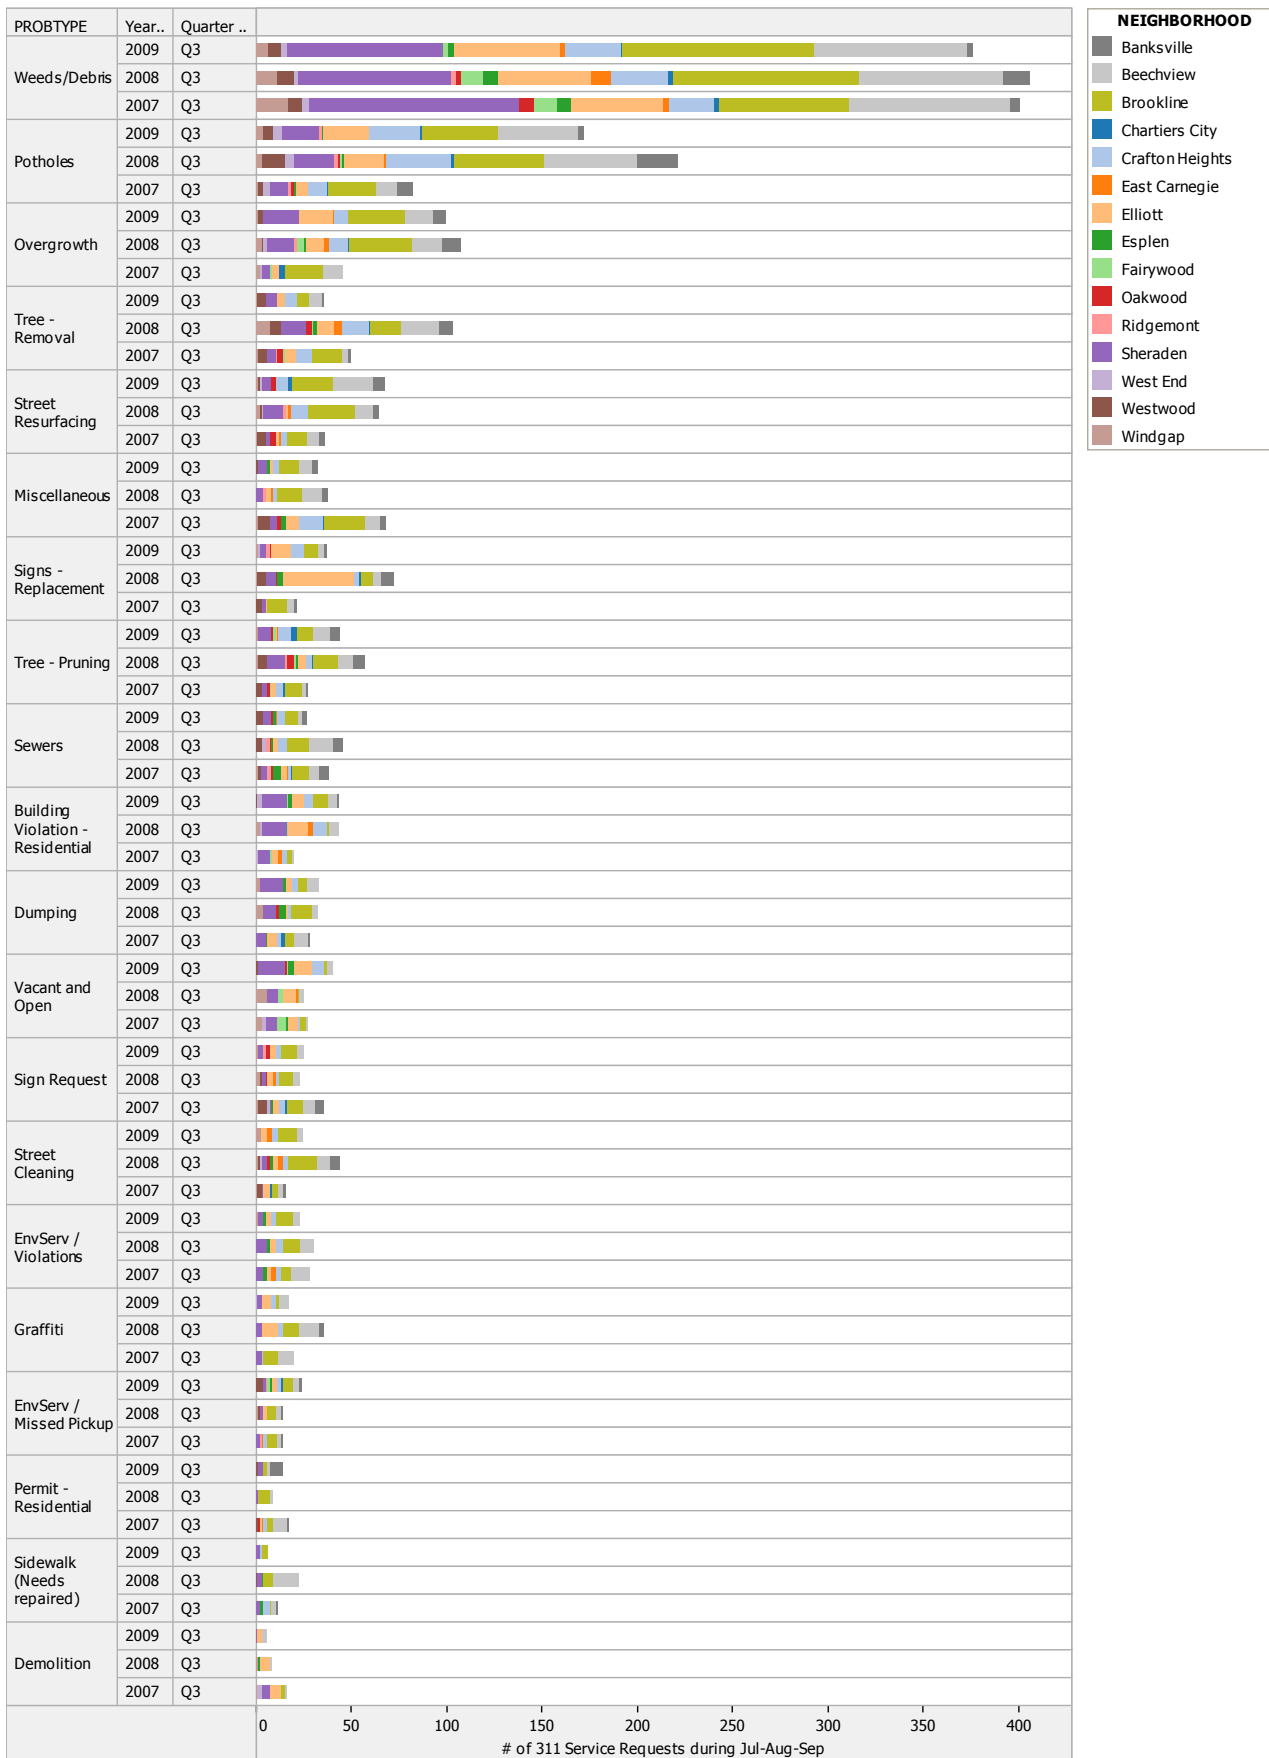

## Zone 6\_Neighborhood\_311\_Service Requests\_'09 to '08 & '07

- NEIGHBORHOOD**
- Banksville
  - Beechview
  - Brookline
  - Chartiers City
  - Crafton Heights
  - East Carnegie
  - Elliott
  - Esplen
  - Fairywood
  - Oakwood
  - Ridgemont
  - Sheraden
  - West End
  - Westwood
  - Windgap

These neighborhoods in Police Zone 6 initiated 1,142 Service Requests to 311 during Jul-Aug-Sep 2009 compared with 1,397 Service Requests to 311 during Q3 '08 for these Top 20 problem type categories. That is an overall activity reduction of 18%.