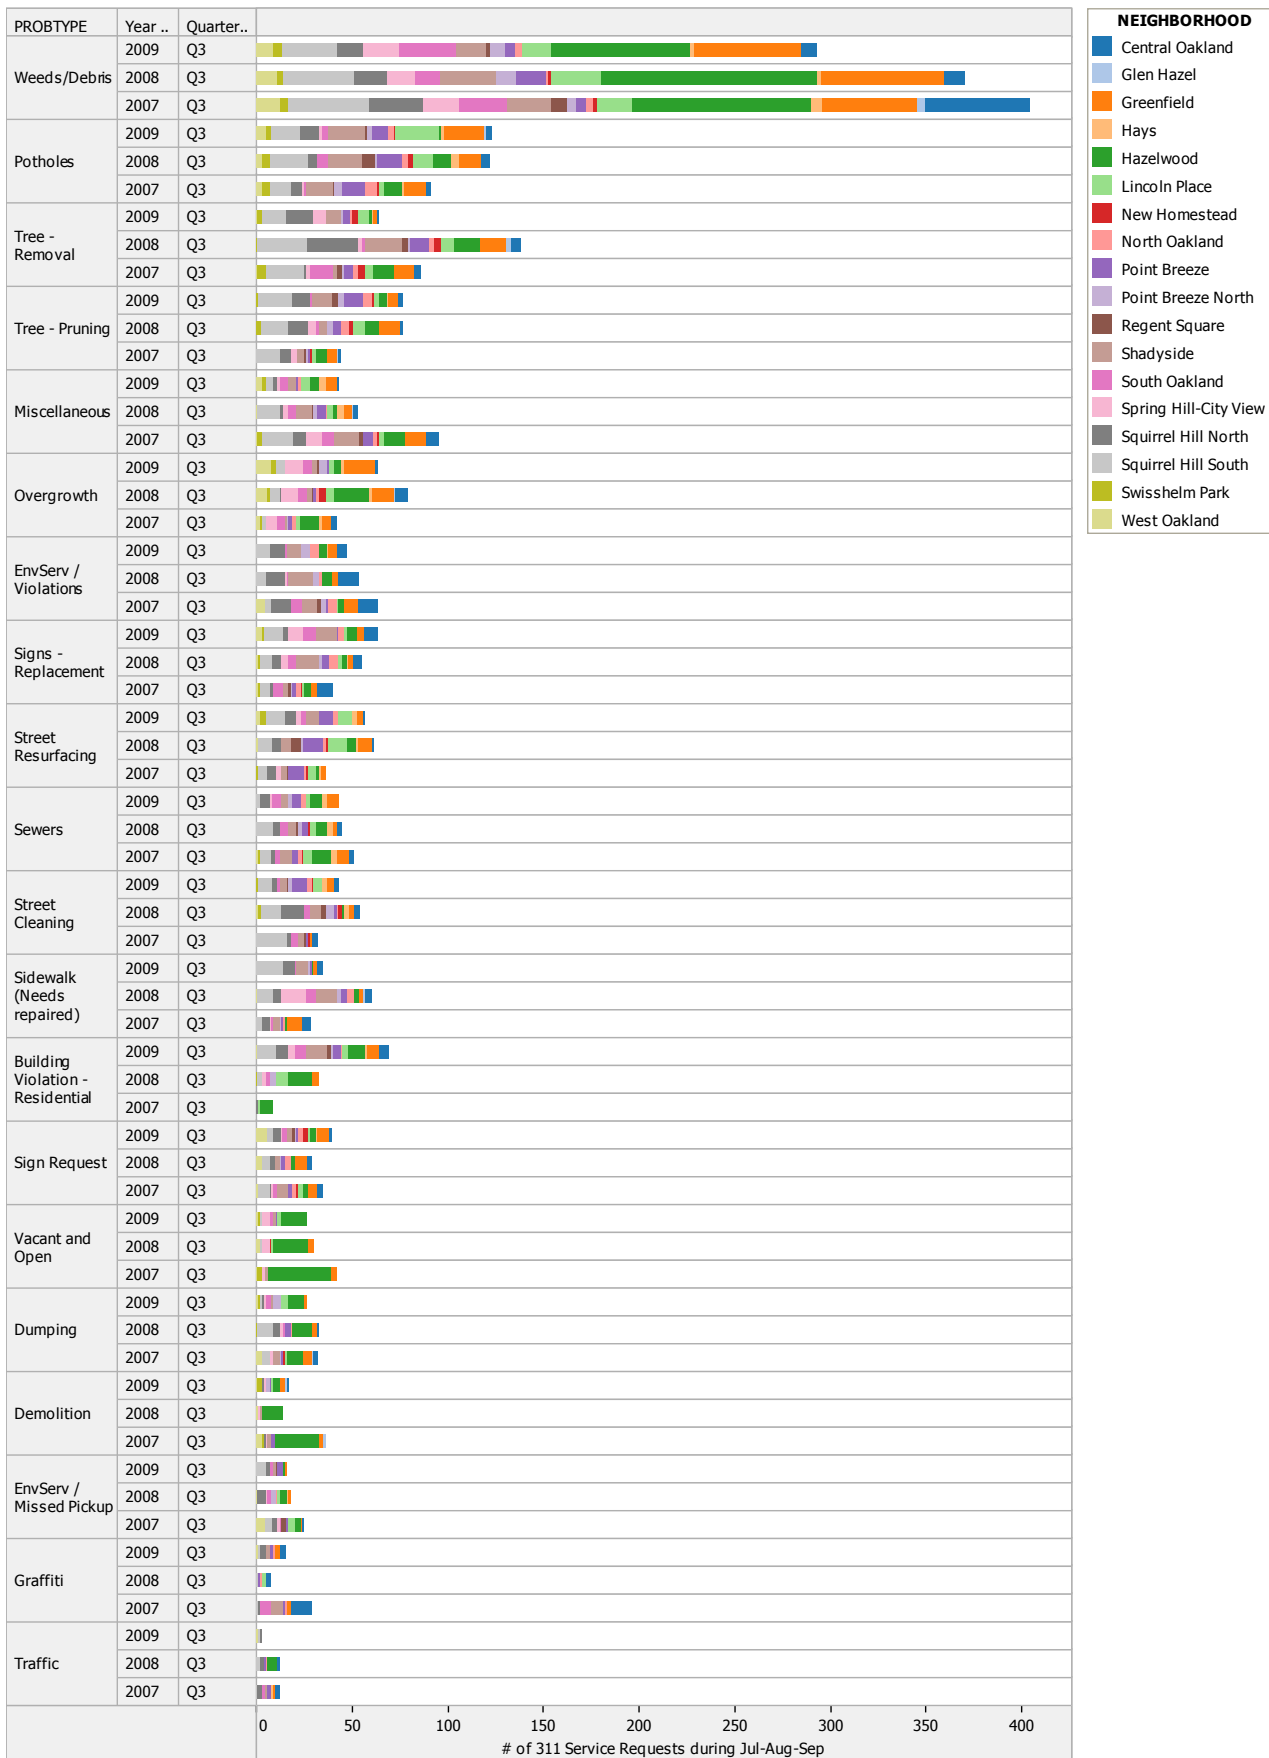

Zone 4_Neighborhood_311_Service Requests_'09 to '08 & '07

- NEIGHBORHOOD**
- Central Oakland
 - Glen Hazel
 - Greenfield
 - Hays
 - Hazelwood
 - Lincoln Place
 - New Homestead
 - North Oakland
 - Point Breeze
 - Point Breeze North
 - Regent Square
 - Shadyside
 - South Oakland
 - Spring Hill-City View
 - Squirrel Hill North
 - Squirrel Hill South
 - Swisshelm Park
 - West Oakland

These neighborhoods in Police Zone 4 initiated 1,161 Service Requests to 311 during Jul-Aug-Sep 2009 compared with 1,342 Service Requests to 311 during Q3 '08 for these Top 20 problem type categories. That is an overall activity reduction of 13%.