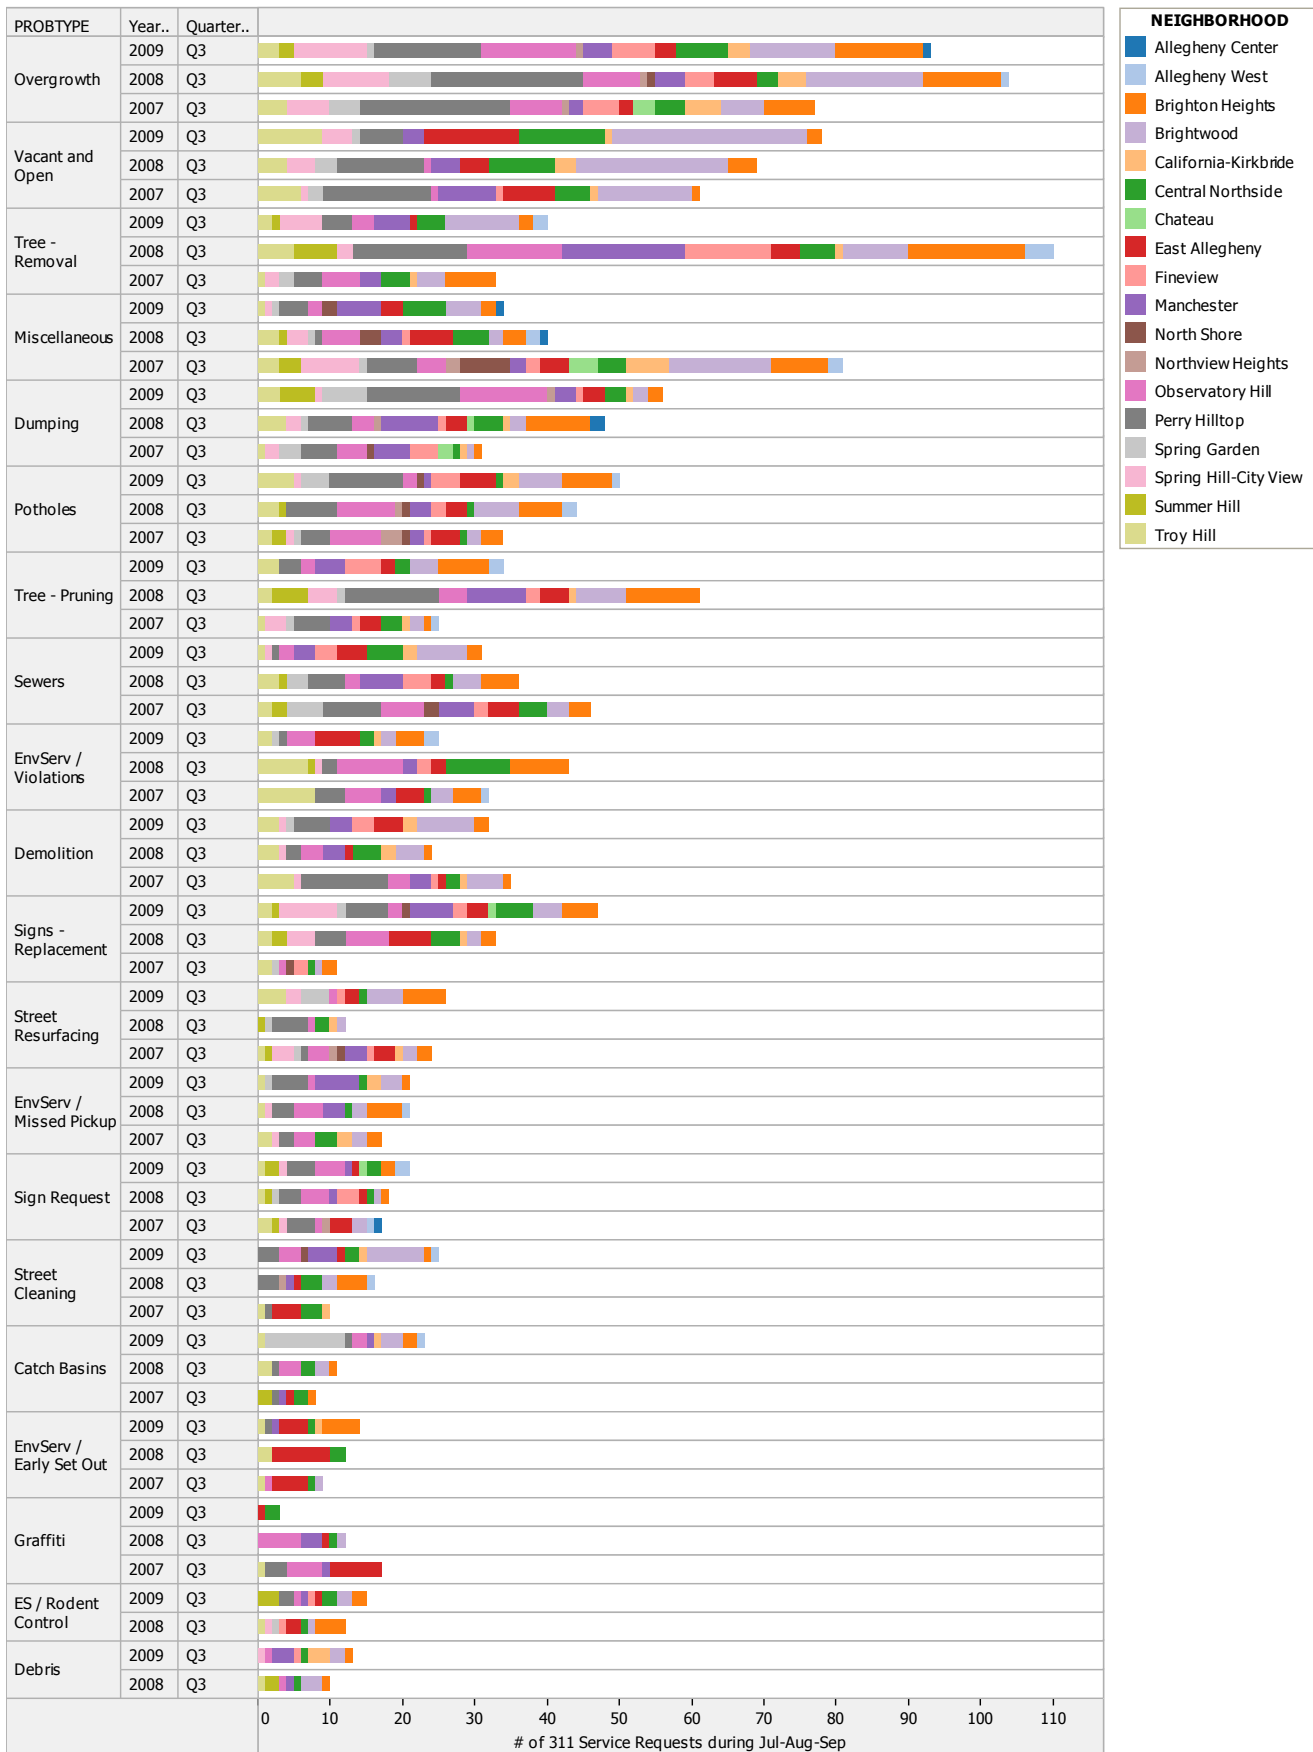

Zone 1_Neighborhood_311_Service Requests_'09 to '08 & '07

- NEIGHBORHOOD**
- Allegheny Center
 - Allegheny West
 - Brighton Heights
 - Brightwood
 - California-Kirkbride
 - Central Northside
 - Chateau
 - East Allegheny
 - Fineview
 - Manchester
 - North Shore
 - Northview Heights
 - Observatory Hill
 - Perry Hilltop
 - Spring Garden
 - Spring Hill-City View
 - Summer Hill
 - Troy Hill

These neighborhoods in Police Zone 1 initiated 681 Service Requests to 311 during Jul-Aug-Sep 2009 compared with 736 Service Requests to 311 during Q3 '08 for these Top 20 problem type categories. That is an overall activity reduction of 7%.