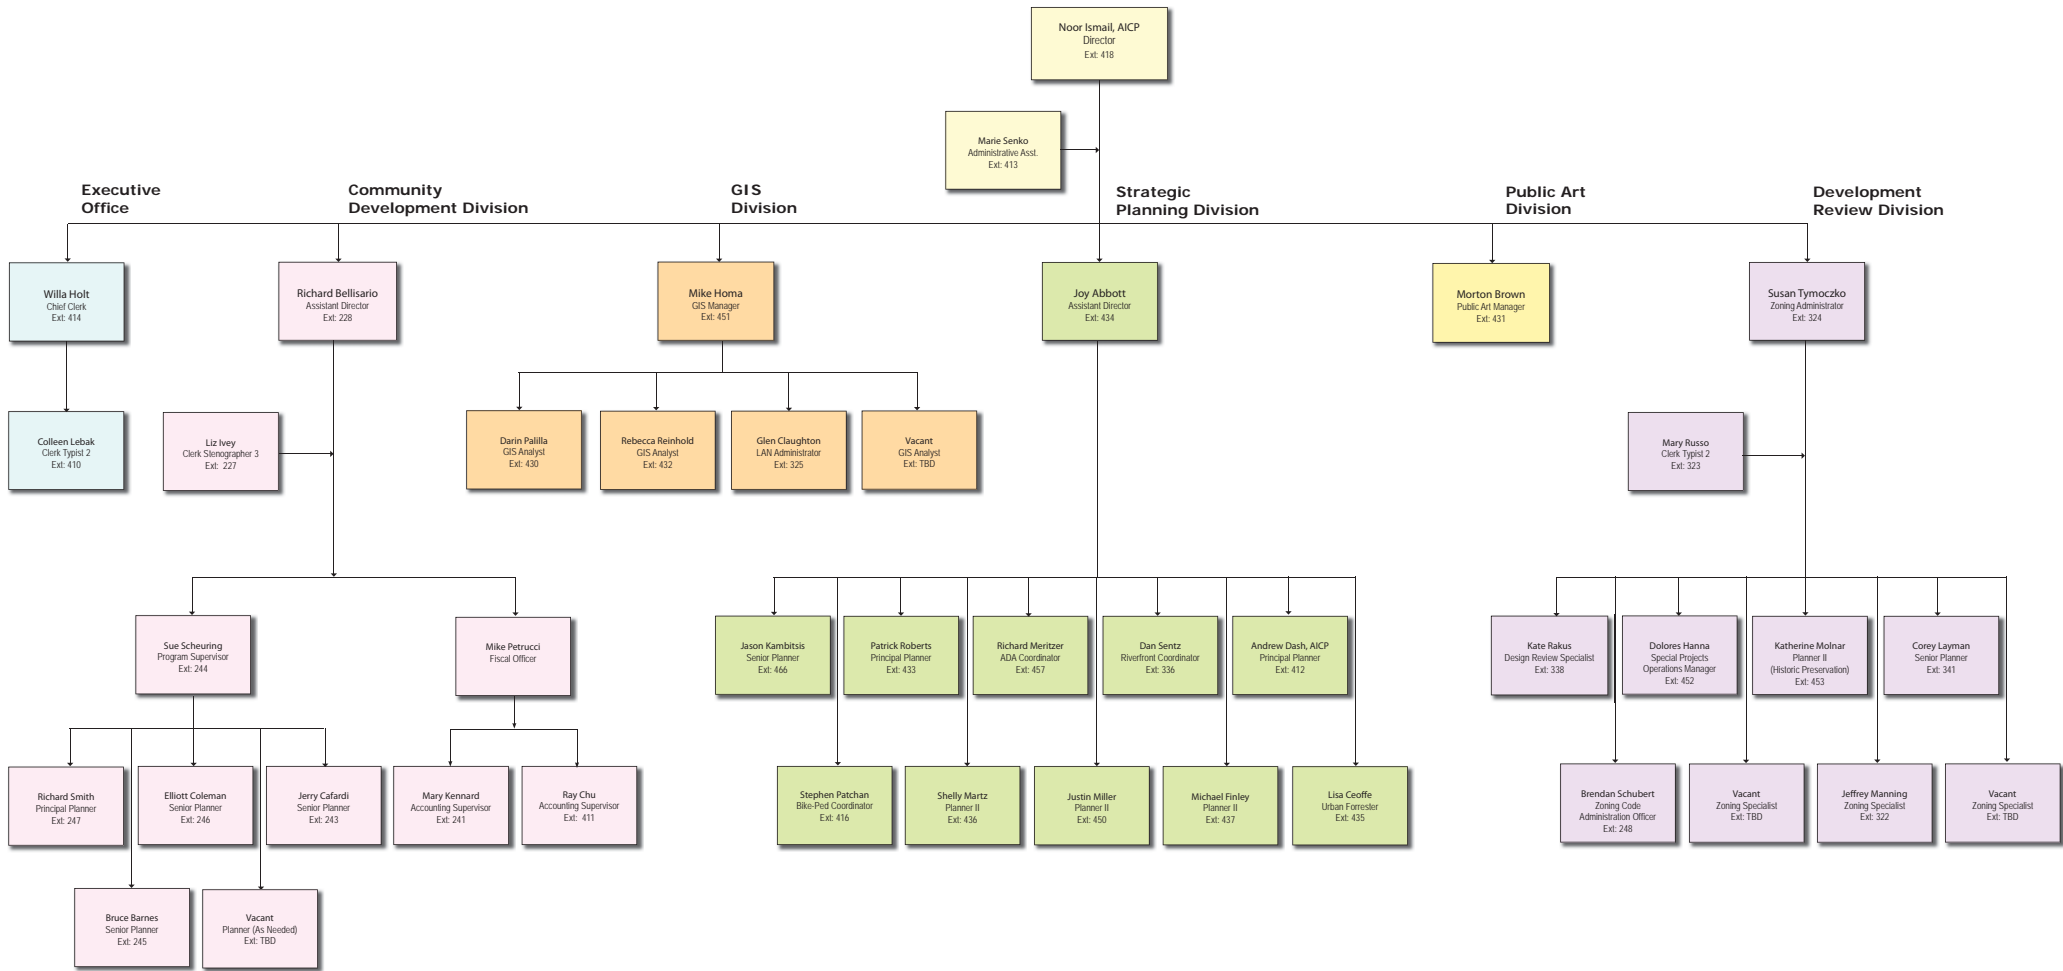

ORGANIZATIONAL STRUCTURE

Department of City Planning

DEPARTMENT OF CITY PLANNING
200 Ross Street
Pittsburgh
PA 15219

DEPARTMENT OF CITY PLANNING - ORGANIZATIONAL STRUCTURE
June 2009